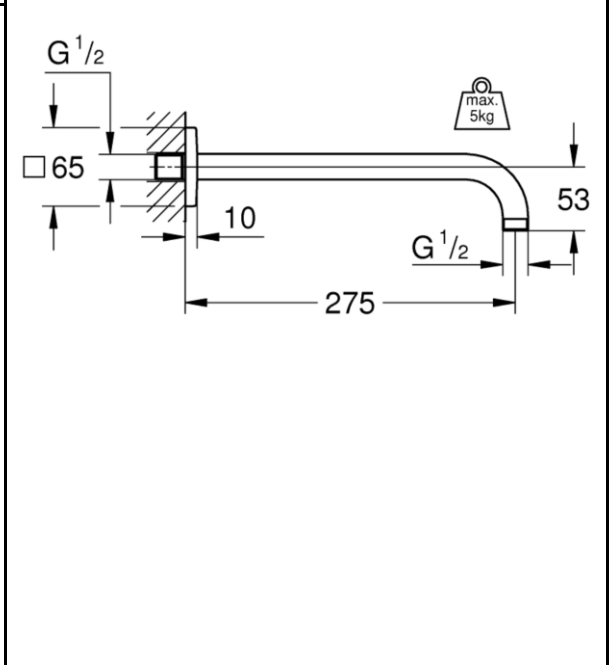

PROJECT		REF		REV	ITEM CODE	
LOCATION		DATE			PAGE	

SANITARY WARE SPECIFICATION SHEET

Item Descriptions	GROHE (Germany) "Rainshower" Chrome plated shower arm with square escutcheon (Projection 275mm)
Dimensions	L65 x W275 x H65 mm
Model	27488000
Finish	Chrome Plated
Country of origin	Germany
Manufacturer	GROHE Limited
Supplier	Acme Sanitary Ware Co. Ltd Mr. Eric Wong/ Mr. Don Yuen
Contact Tel/Fax	(852) 2388-7171 / (852) 2710-8012
E-mail	acme@acmesanitary.com.hk
Website	www.acmesanitary.com.hk

Illustration/ Drawing

"Rainshower"
Shower arm 275 mm

- material: metal
- connection thread 1/2"
- with square escutcheon
- can be used for all Rainshower head showers except Rainshower 400 mm
- **GROHE StarLight** chrome finish